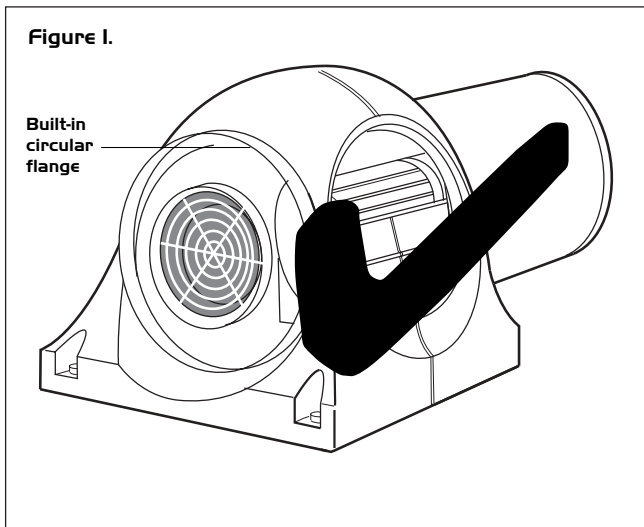

Drimaster Filter Kit

For Drimaster Models Pre 2001 (Part No. 774485)

Installation Guide

Please note: this filter kit is only suitable for Drimaster models manufactured prior to 2001, as units manufactured after this date incorporate built in retaining clips to hold the filters. (See figure 2).