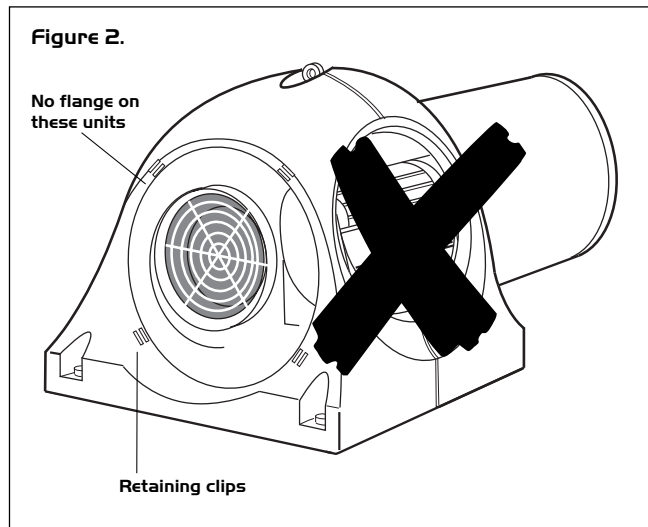

Drimaster Filter Kit

For Drimaster Models Pre 2001 (Part No. 774485)

Installation Guide

Please note: this filter kit is only suitable for Drimaster models manufactured prior to 2001, as units manufactured after this date incorporate built in retaining clips to hold the filters. (See figure 2).