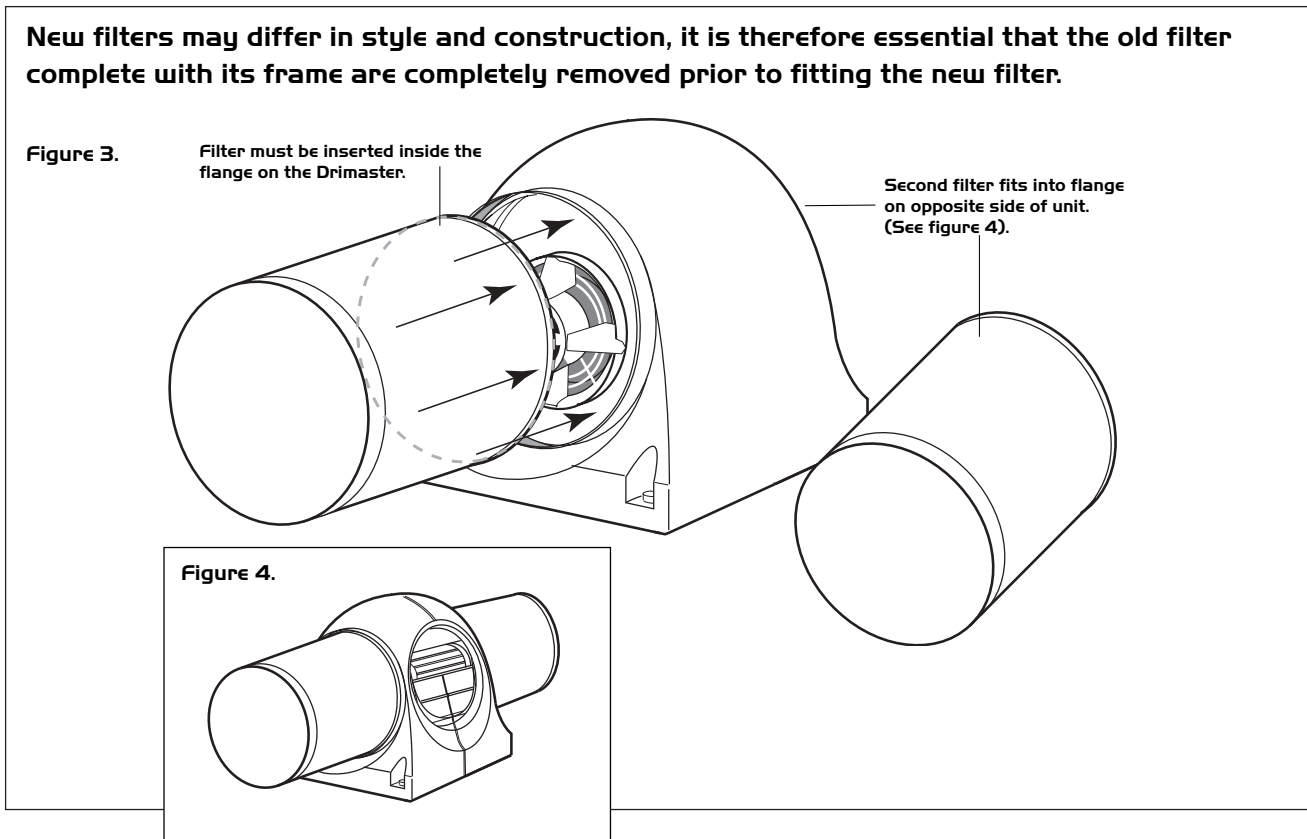

New filters may differ in style and construction, it is therefore essential that the old filter complete with its frame are completely removed prior to fitting the new filter.